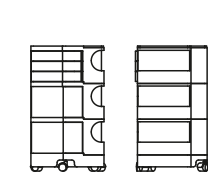

Misure/ Sizes

H 315 — 430x420

H 525 — 430x420

H 735 — 430x420

H 945 — 430x420

Finiture ripiani in legno multistrato/ Finishes of the multi-layered wood tops

● Rovere naturale/
Natural oak

Finiture ripiani in sughero/ Finishes of the cork tops