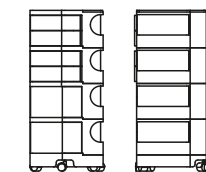

Misure/ Sizes

H 315 — 430x420

H 525 — 430x420

H 735 — 430x420

H 945 — 430x420

Finiture ripiani in legno multistrato/ Finishes of the multi-layered wood tops

● Rovere naturale/
Natural oak

Finiture ripiani in sughero/ Finishes of the cork tops